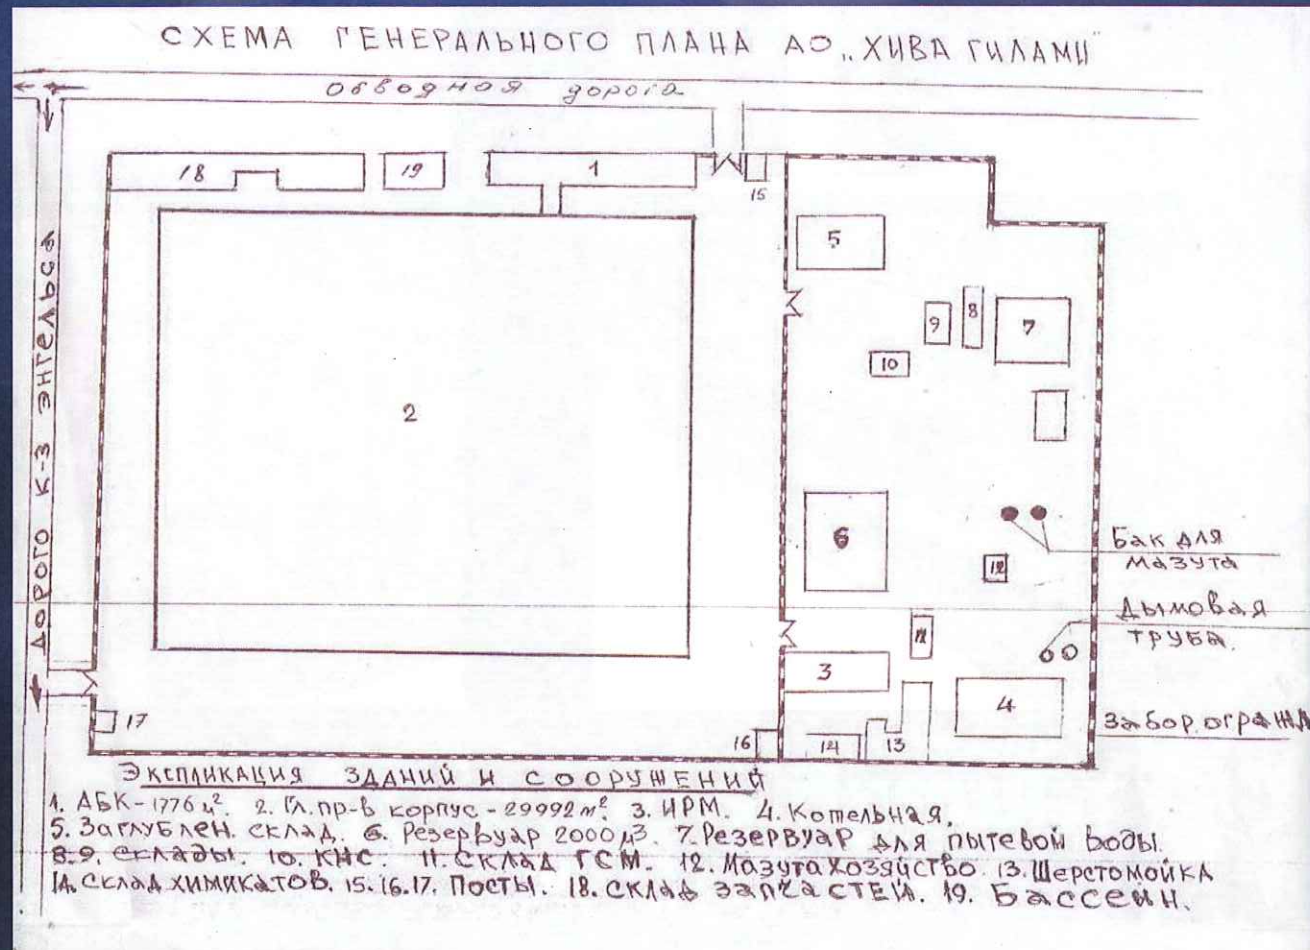

JSC "Khiva gilami"

[117]